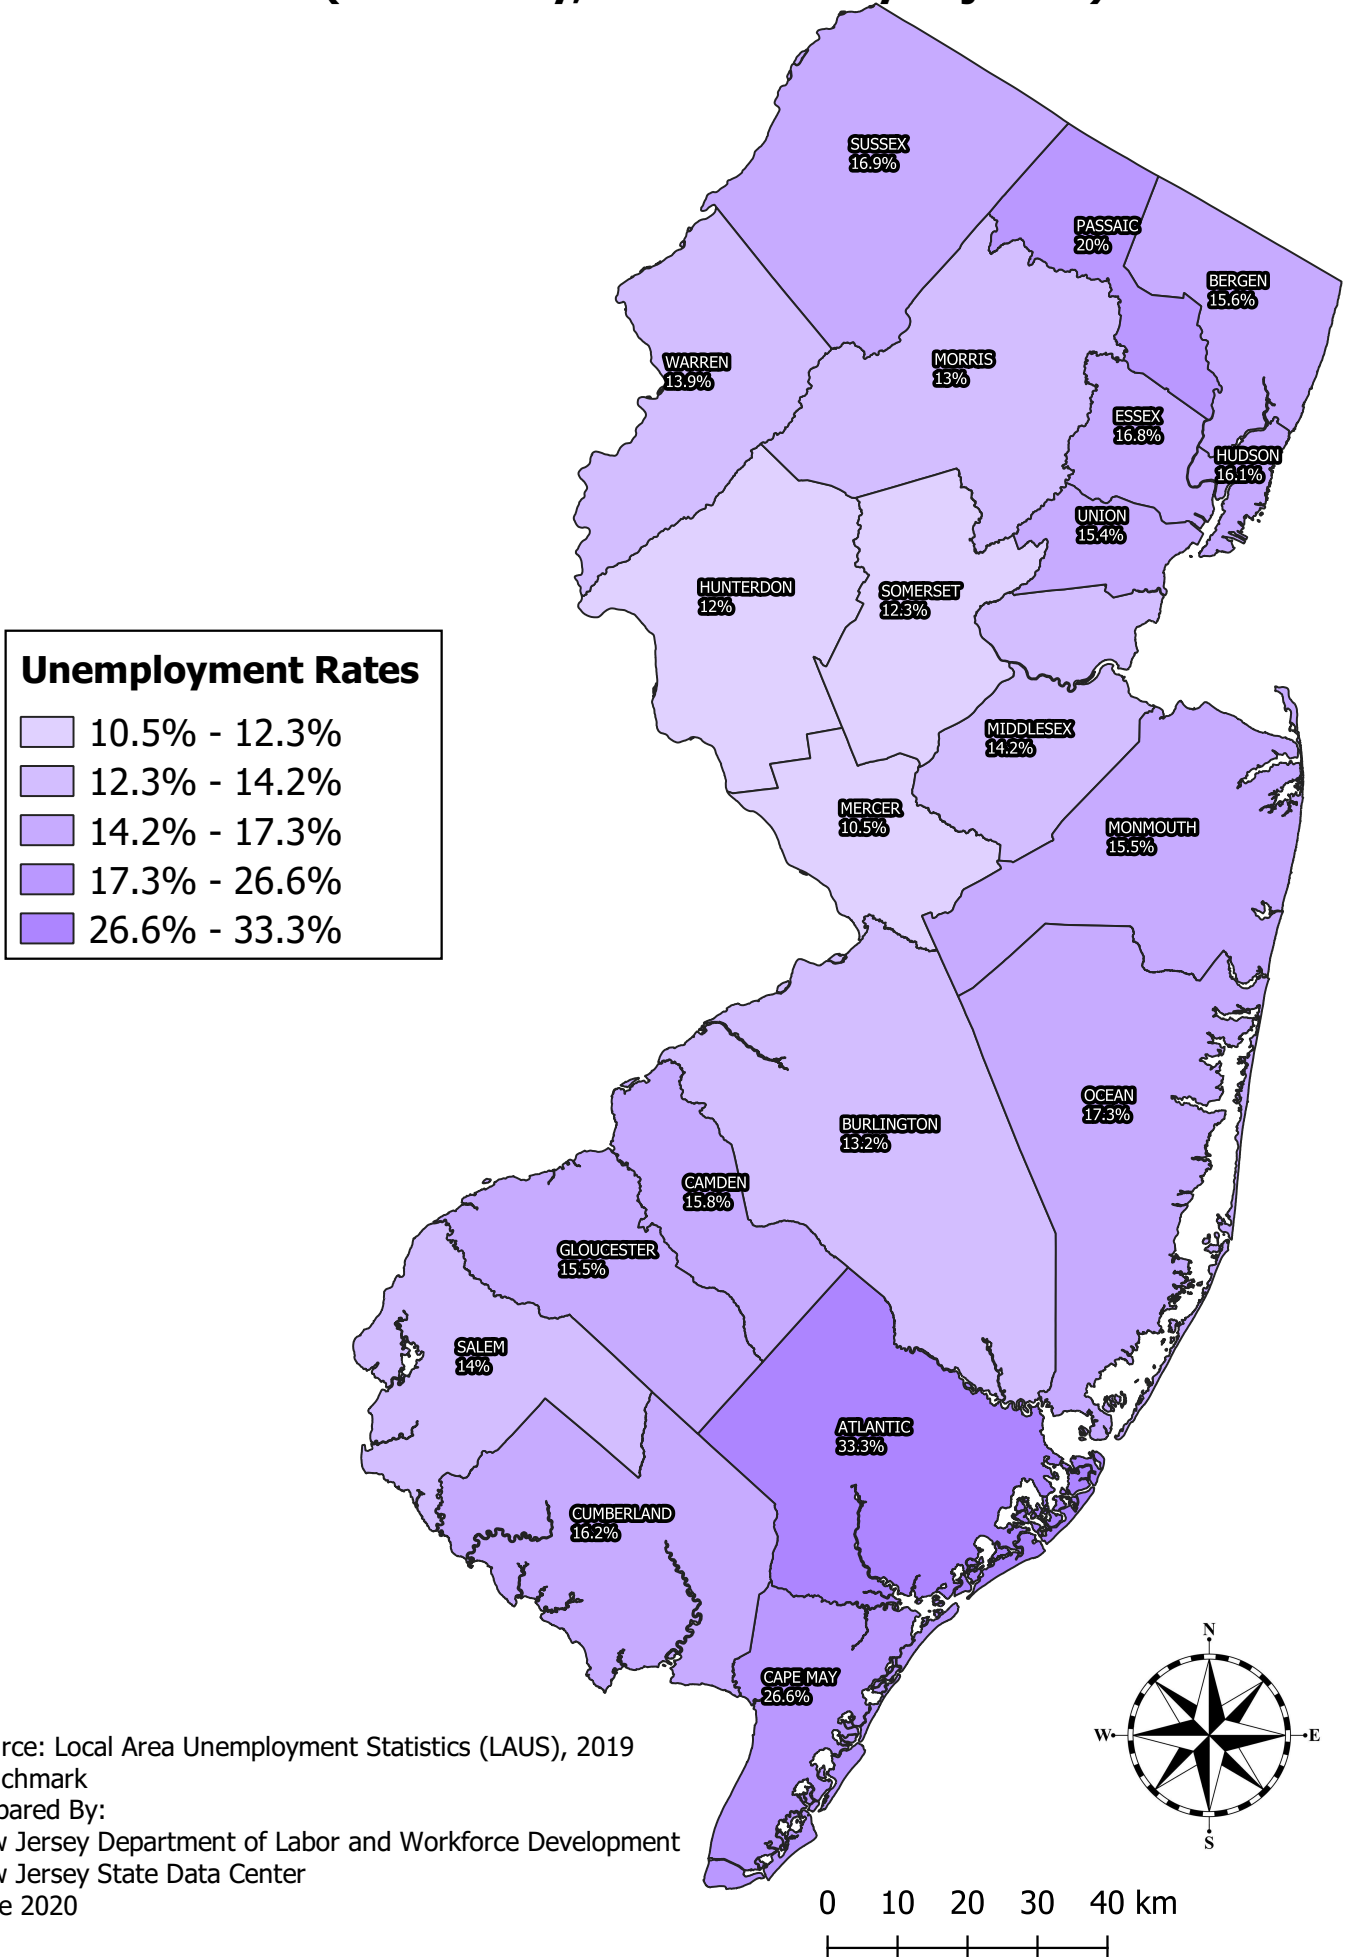

New Jersey Counties Unemployment Rates - April 2020 (Preliminary, Not Seasonally Adjusted)

Source: Local Area Unemployment Statistics (LAUS), 2019
 Benchmark
 Prepared By:
 New Jersey Department of Labor and Workforce Development
 New Jersey State Data Center
 June 2020